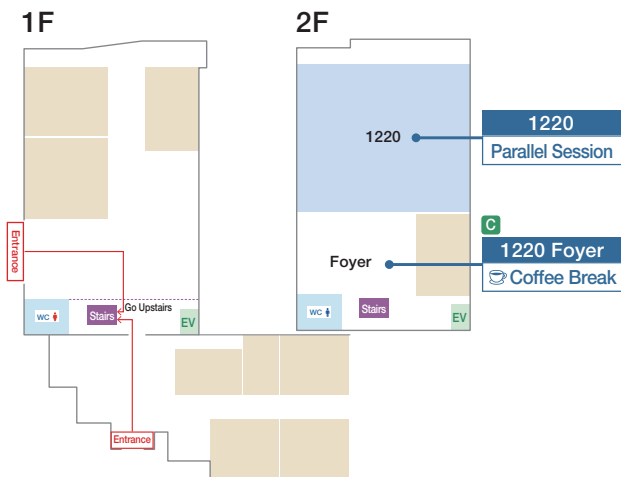

Map of The University of Tokyo, Hongo campus

Floor map

Yasuda Auditorium

Floor map

Engineering Bldg . 2

Coffee Break Spots

- A** Yasuda Auditorium : Lobby
- B** Science Bldg. 1 (2F) : Koshiba Hall Foyer
- C** Science Bldg. 4 (2F) : 1220 Foyer
- D** Engineering Bldg. 2 (2F) : Exhibition room
- E** Sanjo Conference Hall (2F): 201 & 202
- F** Science Bldg. 1 (1F): Piloti

Floor map

Science Bldg .1

Floor map

Science Bldg .4

IV

Floor map

Sanjo Conference Hall

2F