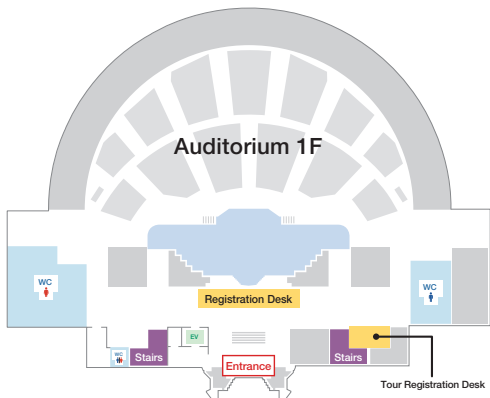

Map of The University of Tokyo, Hongo campus

Floor map

Yasuda Auditorium

Floor map

Engineering Bldg . 2

Coffee Break Spots

- A** Yasuda Auditorium : Lobby
- B** Science Bldg. 1 (2F) : Koshiba Hall Foyer
- C** Science Bldg. 4 (2F) : 1220 Foyer
- D** Engineering Bldg. 2 (2F) : Exhibition room
- E** Sanjo Conference Hall (2F): 201 & 202
- F** Science Bldg. 1 (1F): Piloti

Floor map

Science Bldg .1

Floor map

Science Bldg .4

IV

Floor map

Sanjo Conference Hall

2F