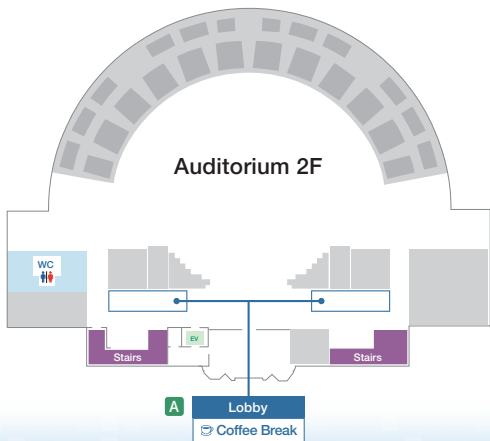

Map of The University of Tokyo, Hongo campus

Floor map

Yasuda Auditorium

Floor map

Engineering Bldg . 2

Coffee Break Spots

- A** Yasuda Auditorium : Lobby
- B** Science Bldg. 1 (2F) : Koshiba Hall Foyer
- C** Science Bldg. 4 (2F) : 1220 Foyer
- D** Engineering Bldg. 2 (2F) : Exhibition room
- E** Sanjo Conference Hall (2F): 201 & 202
- F** Science Bldg. 1 (1F): Piloti

Floor map

Science Bldg .1

Floor map

Science Bldg .4

IV

Floor map

Sanjo Conference Hall

2F