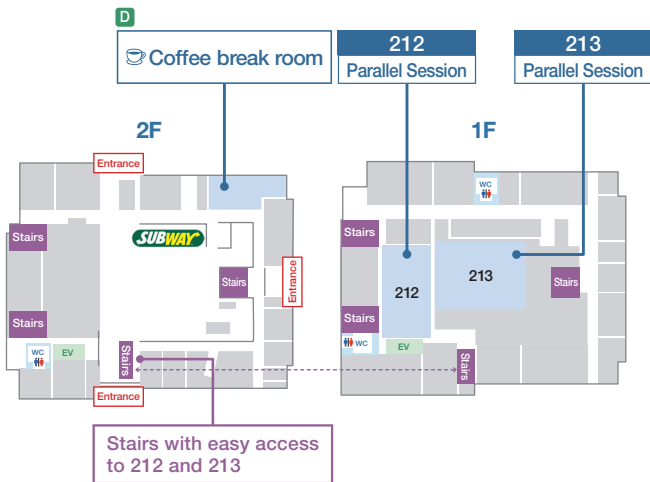

Map of The University of Tokyo, Hongo campus

Floor map

Yasuda Auditorium

Floor map

Engineering Bldg . 2

Coffee Break Spots

- A** Yasuda Auditorium : Lobby
- B** Science Bldg. 1 (2F) : Koshiba Hall Foyer
- C** Science Bldg. 4 (2F) : 1220 Foyer
- D** Engineering Bldg. 2 (2F) : Exhibition room
- E** Sanjo Conference Hall (2F): 201 & 202
- F** Science Bldg. 1 (1F): Piloti

Floor map

Science Bldg .1

Floor map

Science Bldg .4

IV

Floor map

Sanjo Conference Hall

2F